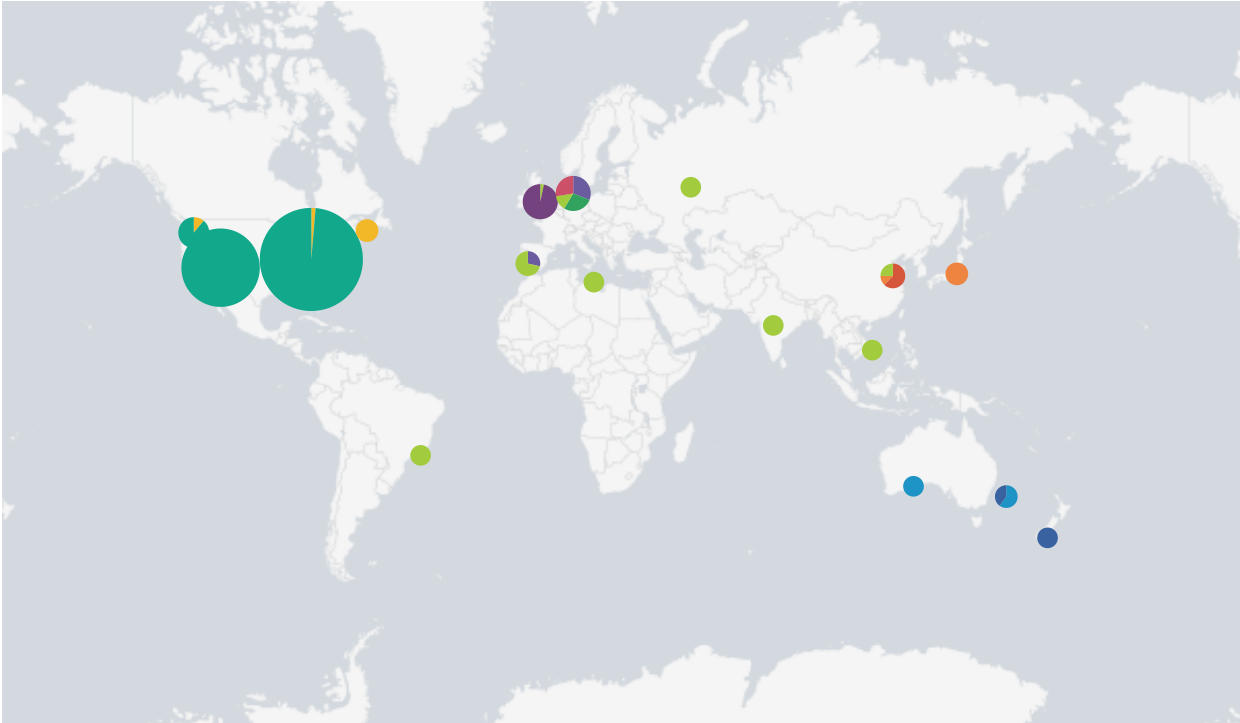

## PETSc http clones by country

Country	count	percent
United States	274	64.319249
United Kingdom	28	6.572770
Norway	26	6.103286
France	11	2.582160
Netherlands	10	2.347418
Switzerland	8	1.877934
Germany	8	1.877934
Canada	8	1.877934
Japan	6	1.408451
Spain	5	1.173709
China	5	1.173709
Australia	5	1.173709
Sweden	4	0.938967
Italy	4	0.938967
New Zealand	3	0.704225
Belgium	3	0.704225
Russia	2	0.469484
Republic of Korea	2	0.469484
Malaysia	2	0.469484
Brazil	2	0.469484
Algeria	2	0.469484
	2	0.469484
Vietnam	1	0.234742
Saudi Arabia	1	0.234742
Poland	1	0.234742
Ireland	1	0.234742
India	1	0.234742
Hong Kong	1	0.234742
	426	100.000003

### PETSc http clones by country (map)

### PETSc ssh clones by country

Country	count	percent
United States	6	66.666667
United Kingdom	2	22.222222
Austria	1	11.111111
	9	100.000000

---

## PETSc ssh clones by country (map)