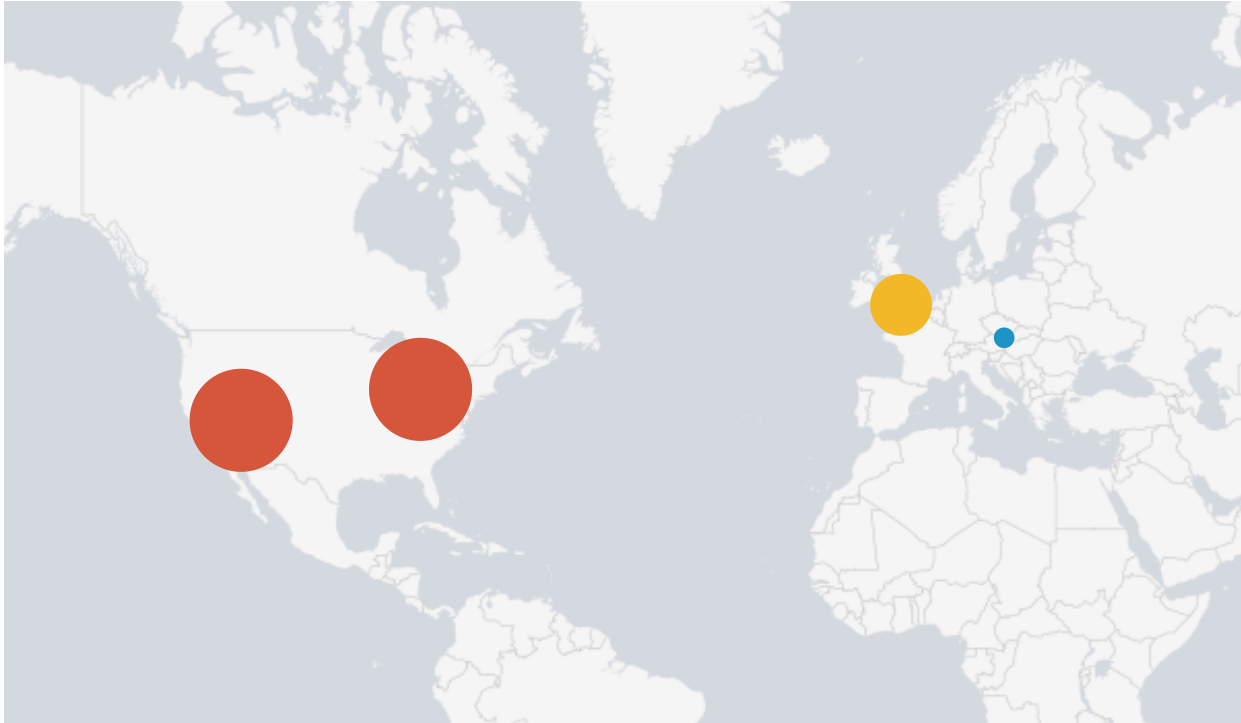

## PETSc http clones by country

Country	count	percent
United States	274	64.319249
United Kingdom	28	6.572770
Norway	26	6.103286
France	11	2.582160
Netherlands	10	2.347418
Switzerland	8	1.877934
Germany	8	1.877934
Canada	8	1.877934
Japan	6	1.408451
Spain	5	1.173709
China	5	1.173709
Australia	5	1.173709
Sweden	4	0.938967
Italy	4	0.938967
New Zealand	3	0.704225
Belgium	3	0.704225
Russia	2	0.469484
Republic of Korea	2	0.469484
Malaysia	2	0.469484
Brazil	2	0.469484
Algeria	2	0.469484
	2	0.469484
Vietnam	1	0.234742
Saudi Arabia	1	0.234742
Poland	1	0.234742
Ireland	1	0.234742
India	1	0.234742
Hong Kong	1	0.234742
	426	100.000003

### PETSc http clones by country (map)

### PETSc ssh clones by country

Country	count	percent
United States	6	66.666667
United Kingdom	2	22.222222
Austria	1	11.111111
	9	100.000000

---

## PETSc ssh clones by country (map)