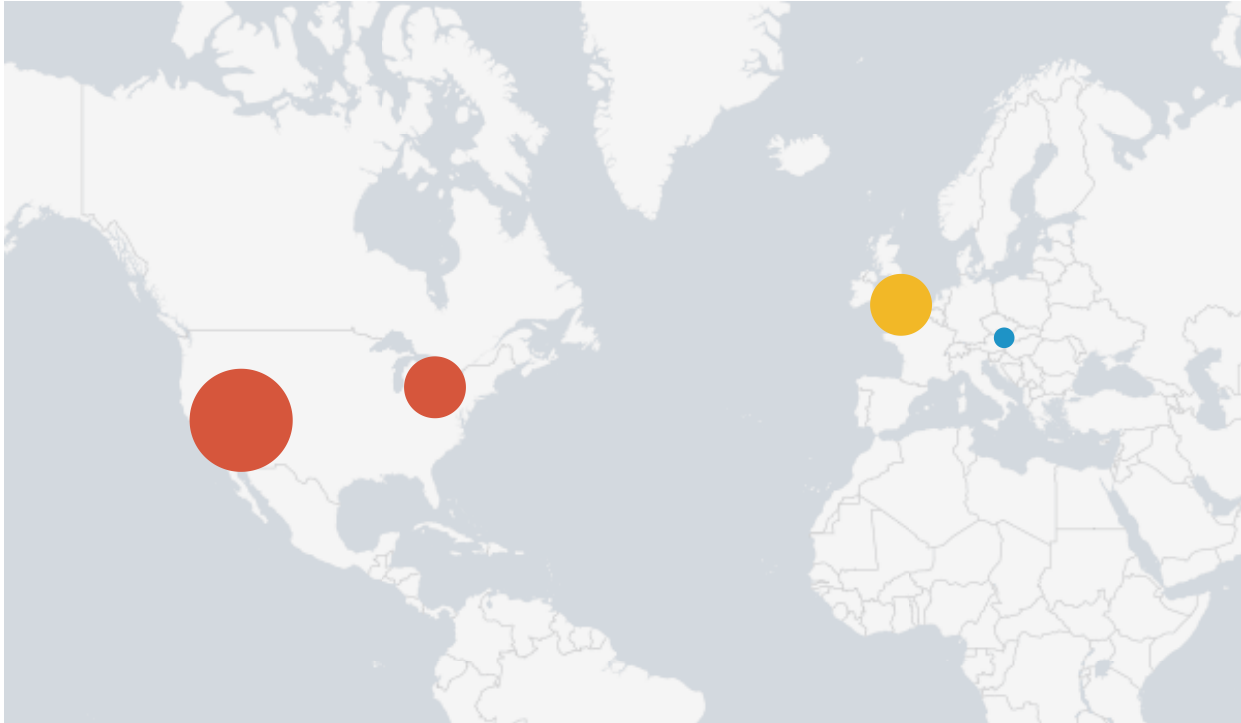

PETSc http clones by country

Country	count	percent
United States	278	65.566038
Norway	26	6.132075
United Kingdom	25	5.896226
France	11	2.594340
Netherlands	10	2.358491
Switzerland	8	1.886792
Germany	8	1.886792
Canada	8	1.886792
Japan	6	1.415094
Spain	5	1.179245
China	5	1.179245
Sweden	4	0.943396
Italy	4	0.943396
New Zealand	3	0.707547
Belgium	3	0.707547
Australia	3	0.707547
Russia	2	0.471698
Malaysia	2	0.471698
Brazil	2	0.471698
Algeria	2	0.471698
	2	0.471698
Vietnam	1	0.235849
Saudi Arabia	1	0.235849
Republic of Korea	1	0.235849
Poland	1	0.235849
Ireland	1	0.235849
India	1	0.235849
Hong Kong	1	0.235849
	424	99.999996

PETSc http clones by country (map)

PETSc ssh clones by country

Country	count	percent
United States	5	62.500000
United Kingdom	2	25.000000
Austria	1	12.500000
	8	100.000000

PETSc ssh clones by country (map)

PETSc downloads by archiver

Country	count	percent
United States	1147	100.000000

PETSc pulls via https

Country	count	percent
United States	3569	85.587530
Spain	160	3.836930
Germany	101	2.422062
United Kingdom	82	1.966427
Canada	44	1.055156
Norway	30	0.719424
Saudi Arabia	26	0.623501
France	26	0.623501
New Zealand	17	0.407674
Australia	16	0.383693
Italy	14	0.335731
China	13	0.311751
Belgium	12	0.287770
	10	0.239808
Japan	8	0.191847
Netherlands	7	0.167866
Switzerland	6	0.143885
Austria	5	0.119904
Sweden	4	0.095923
Brazil	4	0.095923
Cyprus	3	0.071942
Russia	2	0.047962
Malaysia	2	0.047962
Algeria	2	0.047962
Vietnam	1	0.023981
Taiwan	1	0.023981
Republic of Korea	1	0.023981
Poland	1	0.023981
Ireland	1	0.023981
India	1	0.023981
	4169	99.976020

PETSc pulls via https (map)

PETSc pulls via ssh

Country	count	percent
United States	41	56.164384
Saudi Arabia	25	34.246575
United Kingdom	3	4.109589
Spain	2	2.739726
China	2	2.739726
	73	100.000000

PETSc pulls via ssh (map)