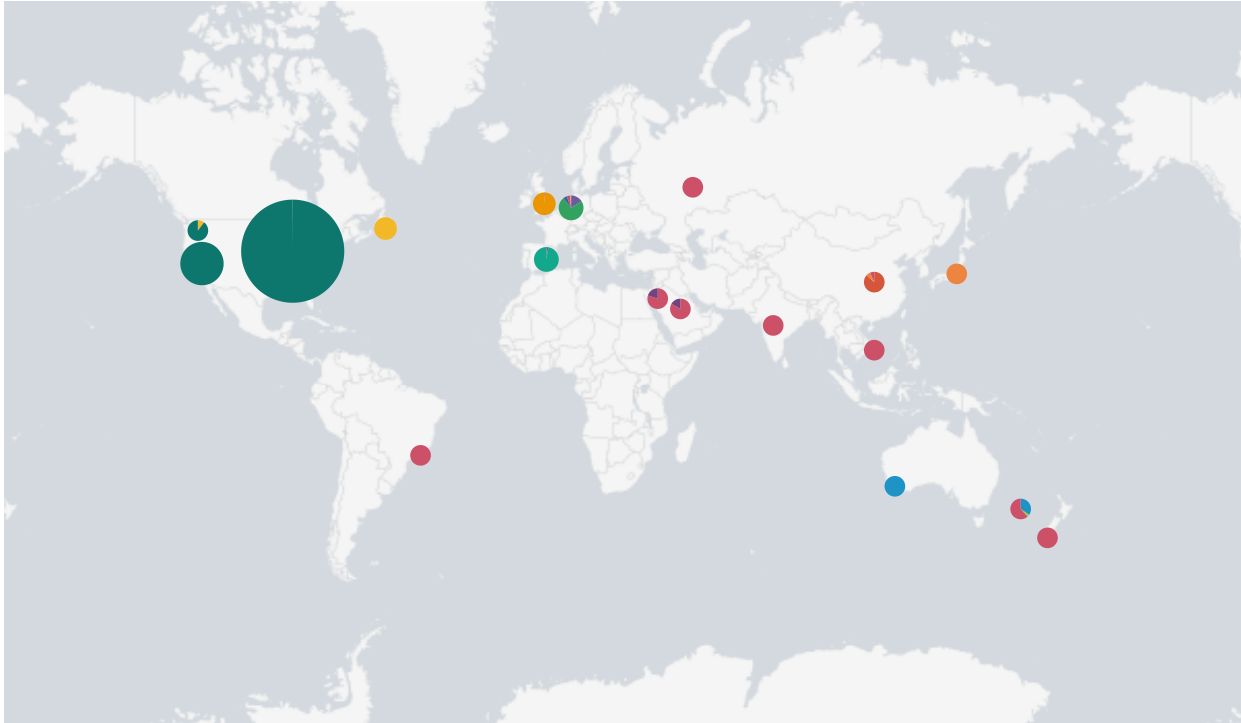

PETSc http clones by country

Country	count	percent
United States	278	65.566038
Norway	26	6.132075
United Kingdom	25	5.896226
France	11	2.594340
Netherlands	10	2.358491
Switzerland	8	1.886792
Germany	8	1.886792
Canada	8	1.886792
Japan	6	1.415094
Spain	5	1.179245
China	5	1.179245
Sweden	4	0.943396
Italy	4	0.943396
New Zealand	3	0.707547
Belgium	3	0.707547
Australia	3	0.707547
Russia	2	0.471698
Malaysia	2	0.471698
Brazil	2	0.471698
Algeria	2	0.471698
	2	0.471698
Vietnam	1	0.235849
Saudi Arabia	1	0.235849
Republic of Korea	1	0.235849
Poland	1	0.235849
Ireland	1	0.235849
India	1	0.235849
Hong Kong	1	0.235849
	424	99.999996

PETSc http clones by country (map)

PETSc ssh clones by country

Country	count	percent
United States	5	62.500000
United Kingdom	2	25.000000
Austria	1	12.500000
	8	100.000000

PETSc ssh clones by country (map)

PETSc downloads by archiver

Country	count	percent
United States	1147	100.000000

PETSc pulls via https

Country	count	percent
United States	3569	85.587530
Spain	160	3.836930
Germany	101	2.422062
United Kingdom	82	1.966427
Canada	44	1.055156
Norway	30	0.719424
Saudi Arabia	26	0.623501
France	26	0.623501
New Zealand	17	0.407674
Australia	16	0.383693
Italy	14	0.335731
China	13	0.311751
Belgium	12	0.287770
	10	0.239808
Japan	8	0.191847
Netherlands	7	0.167866
Switzerland	6	0.143885
Austria	5	0.119904
Sweden	4	0.095923
Brazil	4	0.095923
Cyprus	3	0.071942
Russia	2	0.047962
Malaysia	2	0.047962
Algeria	2	0.047962
Vietnam	1	0.023981
Taiwan	1	0.023981
Republic of Korea	1	0.023981
Poland	1	0.023981
Ireland	1	0.023981
India	1	0.023981
	4169	99.976020

PETSc pulls via https (map)

PETSc pulls via ssh

Country	count	percent
United States	41	56.164384
Saudi Arabia	25	34.246575
United Kingdom	3	4.109589
Spain	2	2.739726
China	2	2.739726
	73	100.000000

PETSc pulls via ssh (map)