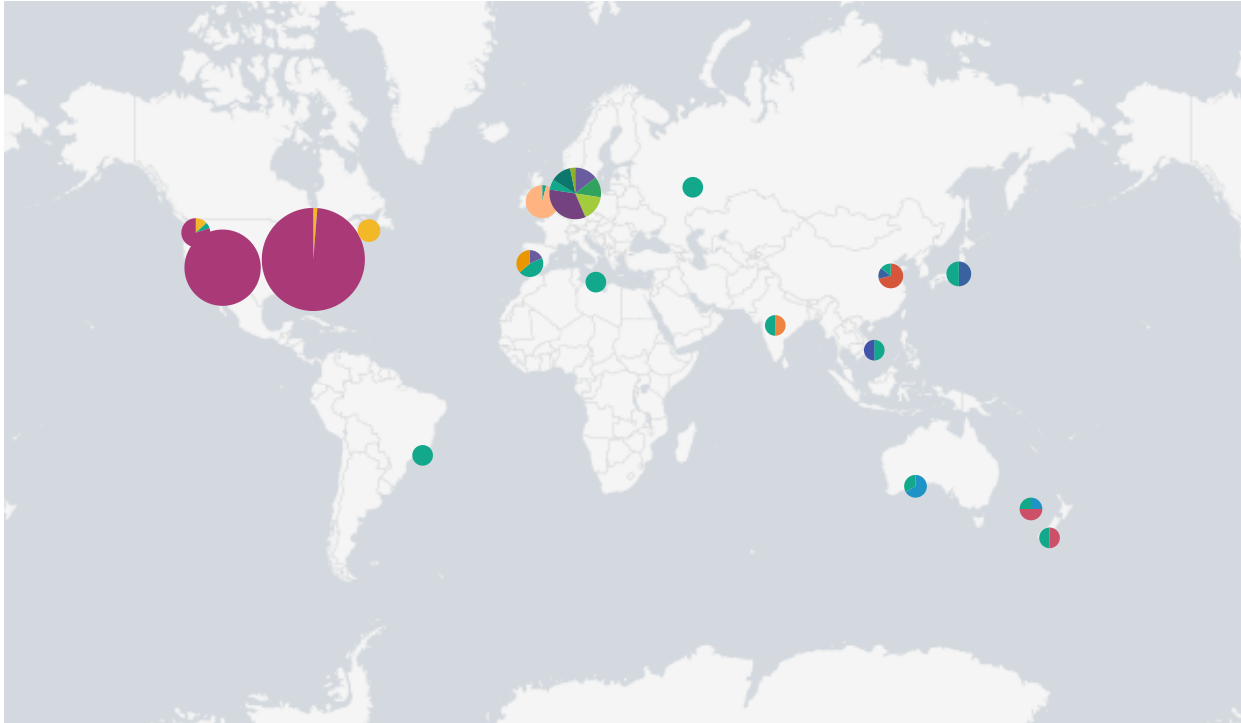

PETSc http clones by country

Country	count	percent
United States	278	65.566038
Norway	26	6.132075
United Kingdom	25	5.896226
France	11	2.594340
Netherlands	10	2.358491
Switzerland	8	1.886792
Germany	8	1.886792
Canada	8	1.886792
Japan	6	1.415094
Spain	5	1.179245
China	5	1.179245
Sweden	4	0.943396
Italy	4	0.943396
New Zealand	3	0.707547
Belgium	3	0.707547
Australia	3	0.707547
Russia	2	0.471698
Malaysia	2	0.471698
Brazil	2	0.471698
Algeria	2	0.471698
	2	0.471698
Vietnam	1	0.235849
Saudi Arabia	1	0.235849
Republic of Korea	1	0.235849
Poland	1	0.235849
Ireland	1	0.235849
India	1	0.235849
Hong Kong	1	0.235849
	424	99.999996

PETSc http clones by country (map)

PETSc ssh clones by country

Country	count	percent
United States	5	62.500000
United Kingdom	2	25.000000
Austria	1	12.500000
	8	100.000000

PETSc ssh clones by country (map)

PETSc downloads by archiver

Country	count	percent
United States	1147	100.000000

PETSc pulls via https

Country	count	percent
United States	3569	85.587530
Spain	160	3.836930
Germany	101	2.422062
United Kingdom	82	1.966427
Canada	44	1.055156
Norway	30	0.719424
Saudi Arabia	26	0.623501
France	26	0.623501
New Zealand	17	0.407674
Australia	16	0.383693
Italy	14	0.335731
China	13	0.311751
Belgium	12	0.287770
	10	0.239808
Japan	8	0.191847
Netherlands	7	0.167866
Switzerland	6	0.143885
Austria	5	0.119904
Sweden	4	0.095923
Brazil	4	0.095923
Cyprus	3	0.071942
Russia	2	0.047962
Malaysia	2	0.047962
Algeria	2	0.047962
Vietnam	1	0.023981
Taiwan	1	0.023981
Republic of Korea	1	0.023981
Poland	1	0.023981
Ireland	1	0.023981
India	1	0.023981
	4169	99.976020

PETSc pulls via https (map)

PETSc pulls via ssh

Country	count	percent
United States	41	56.164384
Saudi Arabia	25	34.246575
United Kingdom	3	4.109589
Spain	2	2.739726
China	2	2.739726
	73	100.000000

PETSc pulls via ssh (map)