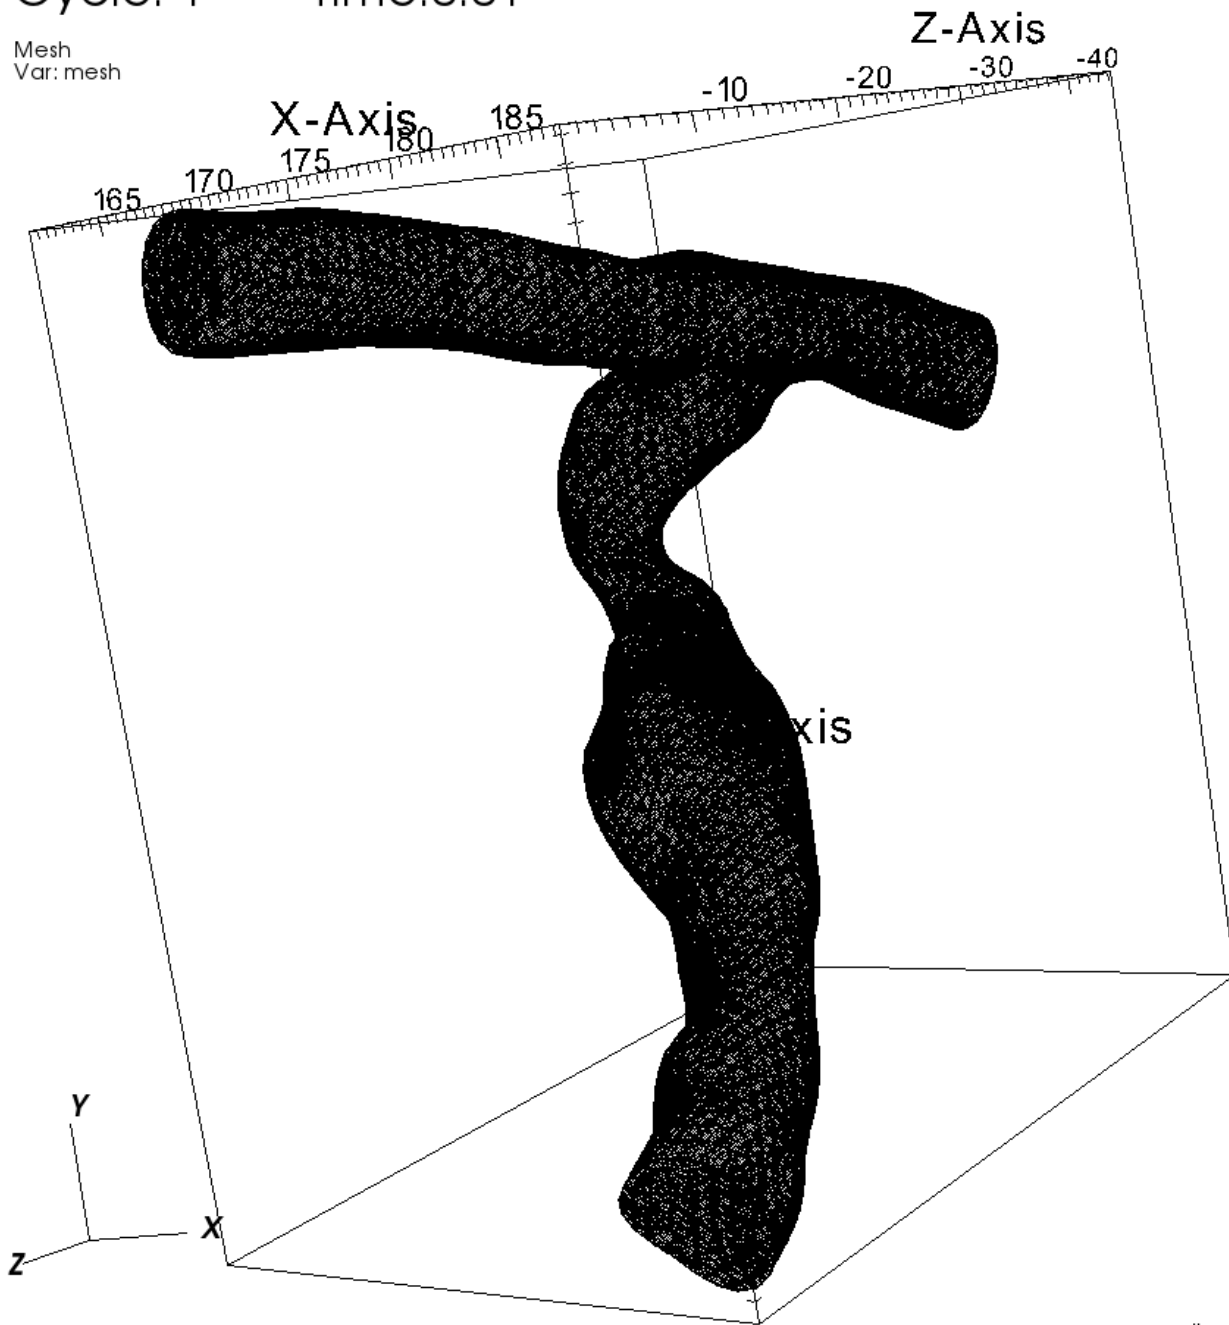

DB: visit.NEK5000
Cycle: 1 Time:0.01

Mesh
Var: mesh

user: gongjing
Wed Jun 8 12:09:41 2016