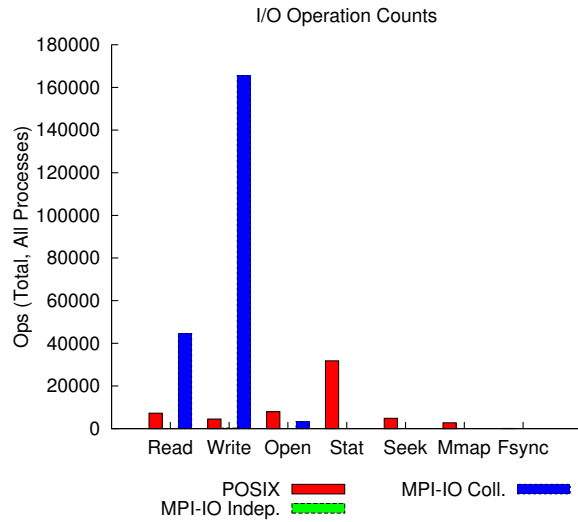

| access size | count |
|-------------|-------|
| 82 | 3072 |
| 4 | 1102 |
| 16777216 | 1037 |
| 4931 | 871 |

| type | number of files | avg. size | max size |
|------------------|-----------------|-----------|----------|
| total opened | 98 | 131M | 3.0G |
| read-only files | 62 | 146M | 3.0G |
| write-only files | 34 | 111M | 1.1G |
| read/write files | 2 | 94 | 102 |
| created files | 29 | 130M | 1.1G |

Average I/O per process

| | Cumulative time spent in I/O functions (seconds) | Amount of I/O (MB) |
|----------------------|--|--------------------|
| Independent reads | 0.490928 | 18.801712 |
| Independent writes | 0.066290 | 3.645304 |
| Independent metadata | 1.383583 | N/A |
| Shared reads | 0.008890 | 0.000235 |
| Shared writes | 0.000000 | 0.000000 |
| Shared metadata | 0.143894 | N/A |