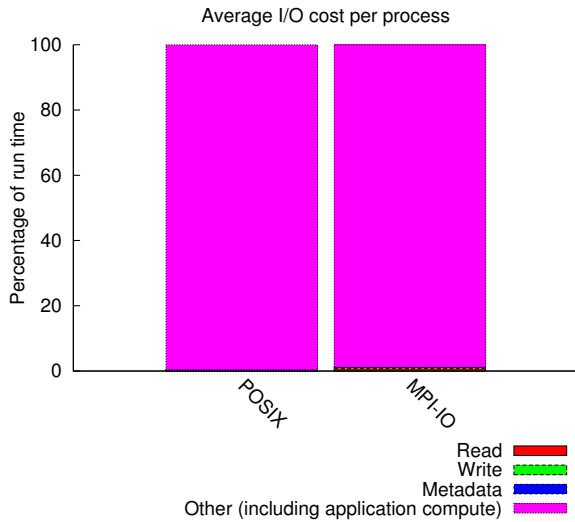

jobid: 2983152846	uid: 3009021724	nprocs: 1024	runtime: 414 seconds

Most Common Access Sizes

access size	count
82	3072
4	1102
16777216	1037
4931	871

File Count Summary

type	number of files	avg. size	max size
total opened	98	131M	3.0G
read-only files	62	146M	3.0G
write-only files	34	111M	1.1G
read/write files	2	94	102
created files	29	130M	1.1G