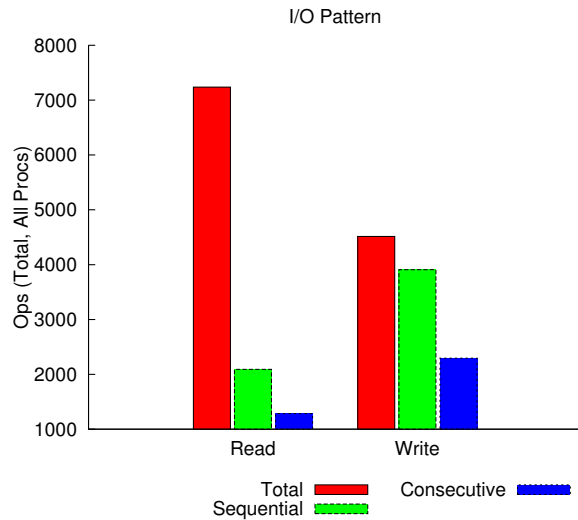

| | | | |
|-------------------|-----------------|--------------|----------------------|
| jobid: 2983152846 | uid: 3009021724 | nprocs: 1024 | runtime: 414 seconds |
|-------------------|-----------------|--------------|----------------------|

| access size | count |
|-------------|-------|
| 82 | 3072 |
| 4 | 1102 |
| 16777216 | 1037 |
| 4931 | 871 |

| type | number of files | avg. size | max size |
|------------------|-----------------|-----------|----------|
| total opened | 98 | 131M | 3.0G |
| read-only files | 62 | 146M | 3.0G |
| write-only files | 34 | 111M | 1.1G |
| read/write files | 2 | 94 | 102 |
| created files | 29 | 130M | 1.1G |

Average I/O per process

| | Cumulative time spent in I/O functions (seconds) | Amount of I/O (MB) |
|----------------------|--|--------------------|
| Independent reads | 0.490928 | 18.801712 |
| Independent writes | 0.066290 | 3.645304 |
| Independent metadata | 1.383583 | N/A |
| Shared reads | 0.008890 | 0.000235 |
| Shared writes | 0.000000 | 0.000000 |
| Shared metadata | 0.143894 | N/A |