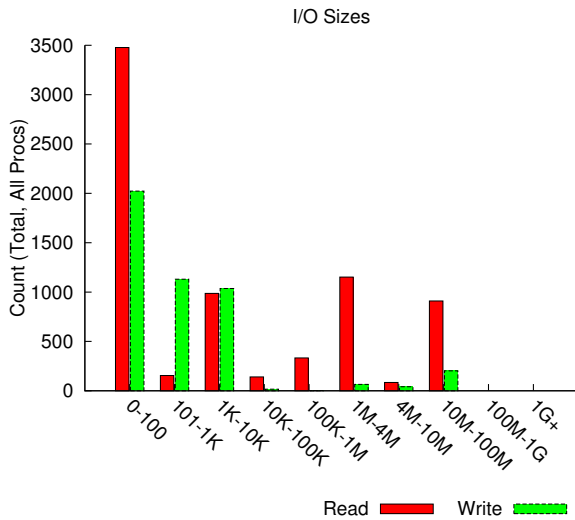

| access size | count |
|-------------|-------|
| 82 | 3072 |
| 4 | 1102 |
| 16777216 | 1037 |
| 4931 | 871 |

| type | number of files | avg. size | max size |
|------------------|-----------------|-----------|----------|
| total opened | 98 | 131M | 3.0G |
| read-only files | 62 | 146M | 3.0G |
| write-only files | 34 | 111M | 1.1G |
| read/write files | 2 | 94 | 102 |
| created files | 29 | 130M | 1.1G |

Average I/O per process

| | Cumulative time spent in I/O functions (seconds) | Amount of I/O (MB) |
|----------------------|--|--------------------|
| Independent reads | 0.490928 | 18.801712 |
| Independent writes | 0.066290 | 3.645304 |
| Independent metadata | 1.383583 | N/A |
| Shared reads | 0.008890 | 0.000235 |
| Shared writes | 0.000000 | 0.000000 |
| Shared metadata | 0.143894 | N/A |