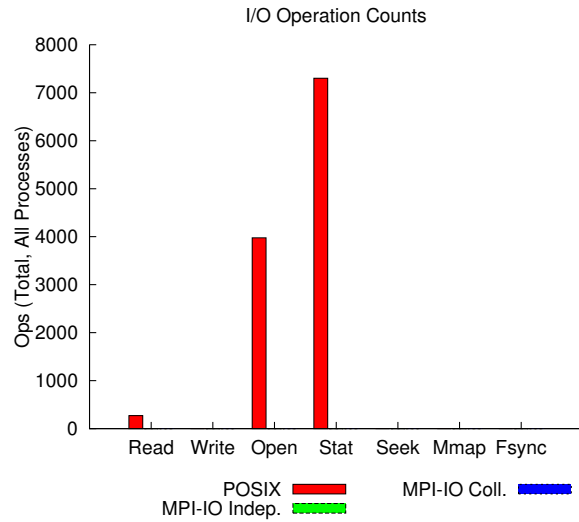

jobid: 384163	uid: 55669	nprocs: 128	runtime: 179 seconds
---------------	------------	-------------	----------------------

access size	count
16384	30020
299	768
298	384
463	128

type	number of files	avg. size	max size
total opened	2311	209K	1.2M
read-only files	1543	148K	1.2M
write-only files	768	331K	920K
read/write files	0	0	0
created files	768	331K	920K

Average I/O per process

	Cumulative time spent in I/O functions (seconds)	Amount of I/O (MB)
Independent reads	0.066313	1.832577
Independent writes	0.000903	1.935094
Independent metadata	0.069908	N/A
Shared reads	0.000000	0.000000
Shared writes	0.000000	0.000000
Shared metadata	0.000000	N/A