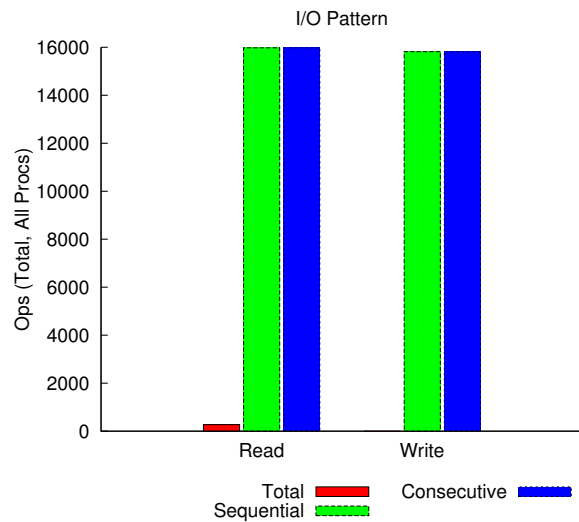

jobid: 384163	uid: 55669	nprocs: 128	runtime: 179 seconds
---------------	------------	-------------	----------------------

access size	count
16384	30020
299	768
298	384
463	128

type	number of files	avg. size	max size
total opened	2311	209K	1.2M
read-only files	1543	148K	1.2M
write-only files	768	331K	920K
read/write files	0	0	0
created files	768	331K	920K

Average I/O per process

	Cumulative time spent in I/O functions (seconds)	Amount of I/O (MB)
Independent reads	0.066313	1.832577
Independent writes	0.000903	1.935094
Independent metadata	0.069908	N/A
Shared reads	0.000000	0.000000
Shared writes	0.000000	0.000000
Shared metadata	0.000000	N/A