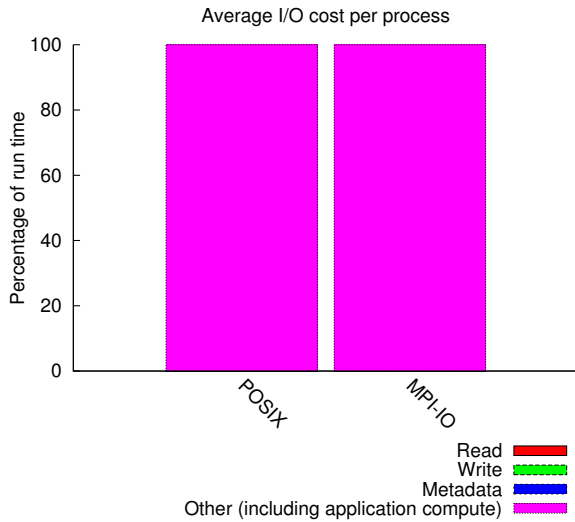

jobid: 384163	uid: 55669	nprocs: 128	runtime: 179 seconds
---------------	------------	-------------	----------------------

access size	count
16384	30020
299	768
298	384
463	128

type	number of files	avg. size	max size
total opened	2311	209K	1.2M
read-only files	1543	148K	1.2M
write-only files	768	331K	920K
read/write files	0	0	0
created files	768	331K	920K

Average I/O per process

	Cumulative time spent in I/O functions (seconds)	Amount of I/O (MB)
Independent reads	0.066313	1.832577
Independent writes	0.000903	1.935094
Independent metadata	0.069908	N/A
Shared reads	0.000000	0.000000
Shared writes	0.000000	0.000000
Shared metadata	0.000000	N/A