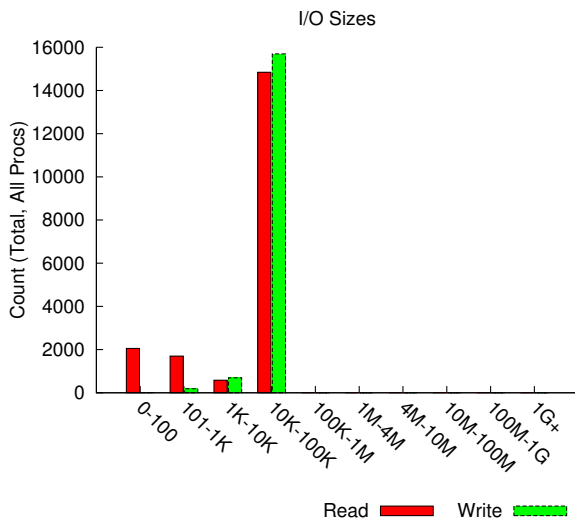

jobid: 384163	uid: 55669	nprocs: 128	runtime: 179 seconds
---------------	------------	-------------	----------------------

access size	count
16384	30020
299	768
298	384
463	128

type	number of files	avg. size	max size
total opened	2311	209K	1.2M
read-only files	1543	148K	1.2M
write-only files	768	331K	920K
read/write files	0	0	0
created files	768	331K	920K

Average I/O per process

	Cumulative time spent in I/O functions (seconds)	Amount of I/O (MB)
Independent reads	0.066313	1.832577
Independent writes	0.000903	1.935094
Independent metadata	0.069908	N/A
Shared reads	0.000000	0.000000
Shared writes	0.000000	0.000000
Shared metadata	0.000000	N/A