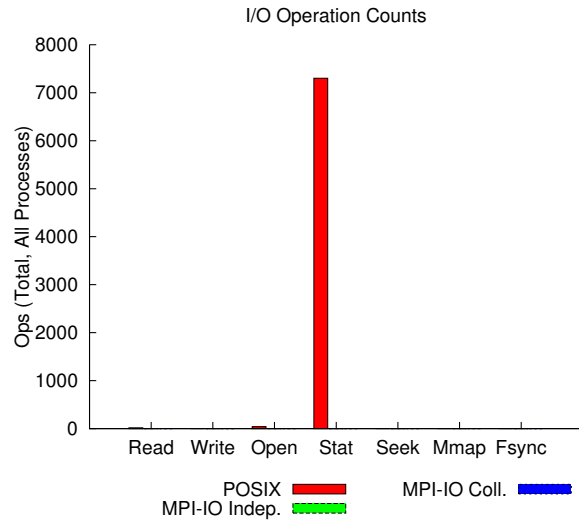

jobid: 384243	uid: 55669	nprocs: 128	runtime: 158 seconds
---------------	------------	-------------	----------------------

access size	count
16384	274
299	6
298	3
2700	2

type	number of files	avg. size	max size
total opened	25	178K	1.2M
read-only files	19	108K	1.2M
write-only files	6	399K	856K
read/write files	0	0	0
created files	6	399K	856K

Average I/O per process

	Cumulative time spent in I/O functions (seconds)	Amount of I/O (MB)
Independent reads	0.000029	0.016410
Independent writes	0.000008	0.018240
Independent metadata	0.000374	N/A
Shared reads	0.000000	0.000000
Shared writes	0.000000	0.000000
Shared metadata	0.000000	N/A