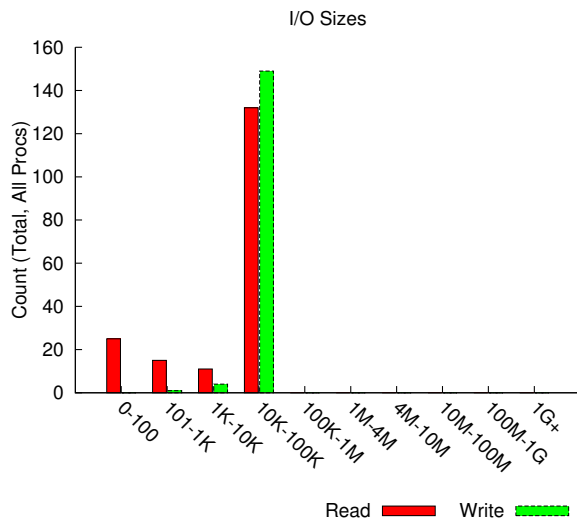

jobid: 384243	uid: 55669	nprocs: 128	runtime: 158 seconds
---------------	------------	-------------	----------------------

access size	count
16384	274
299	6
298	3
2700	2

type	number of files	avg. size	max size
total opened	25	178K	1.2M
read-only files	19	108K	1.2M
write-only files	6	399K	856K
read/write files	0	0	0
created files	6	399K	856K

Average I/O per process

	Cumulative time spent in I/O functions (seconds)	Amount of I/O (MB)
Independent reads	0.000029	0.016410
Independent writes	0.000008	0.018240
Independent metadata	0.000374	N/A
Shared reads	0.000000	0.000000
Shared writes	0.000000	0.000000
Shared metadata	0.000000	N/A