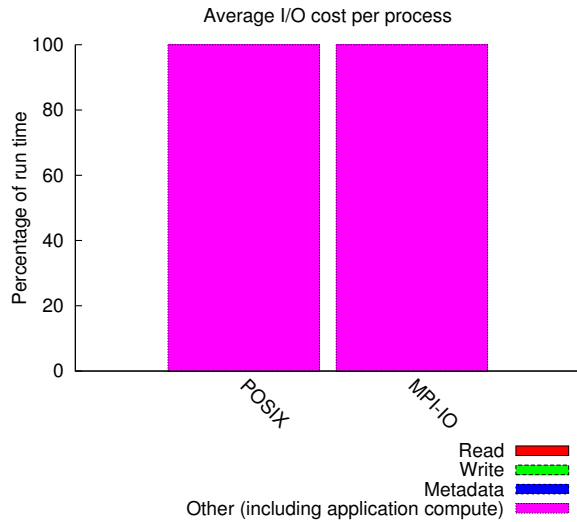

jobid: 384243	uid: 55669	nprocs: 128	runtime: 158 seconds
---------------	------------	-------------	----------------------

access size	count
16384	274
299	6
298	3
2700	2

type	number of files	avg. size	max size
total opened	25	178K	1.2M
read-only files	19	108K	1.2M
write-only files	6	399K	856K
read/write files	0	0	0
created files	6	399K	856K

Average I/O per process

	Cumulative time spent in I/O functions (seconds)	Amount of I/O (MB)
Independent reads	0.000029	0.016410
Independent writes	0.000008	0.018240
Independent metadata	0.000374	N/A
Shared reads	0.000000	0.000000
Shared writes	0.000000	0.000000
Shared metadata	0.000000	N/A