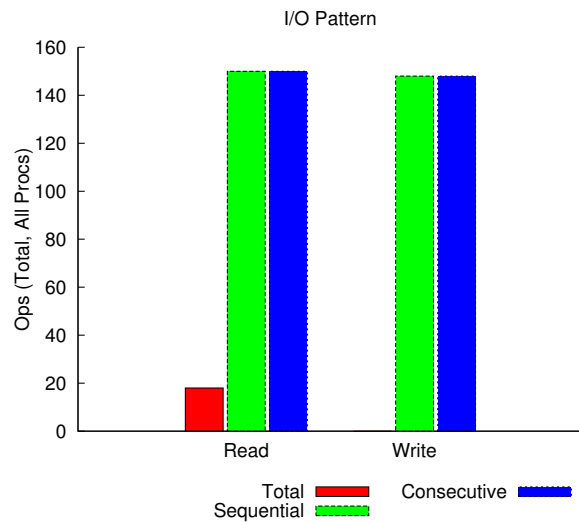

jobid: 384243	uid: 55669	nprocs: 128	runtime: 158 seconds
---------------	------------	-------------	----------------------

access size	count
16384	274
299	6
298	3
2700	2

type	number of files	avg. size	max size
total opened	25	178K	1.2M
read-only files	19	108K	1.2M
write-only files	6	399K	856K
read/write files	0	0	0
created files	6	399K	856K

Average I/O per process

	Cumulative time spent in I/O functions (seconds)	Amount of I/O (MB)
Independent reads	0.000029	0.016410
Independent writes	0.000008	0.018240
Independent metadata	0.000374	N/A
Shared reads	0.000000	0.000000
Shared writes	0.000000	0.000000
Shared metadata	0.000000	N/A