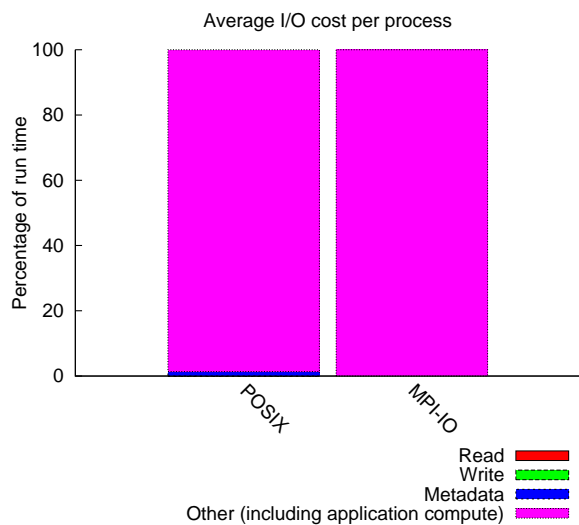

jobid: 4973	uid: 2006	nprocs: 1	runtime: 1745 seconds
-------------	-----------	-----------	-----------------------

access size	count
19	2
13	2
6	1
34	1

type	number of files	avg. size	max size
total opened	5	91K	323K
read-only files	0	0	0
write-only files	2	122	177
read/write files	0	0	0
created files	2	122	177

Average I/O per process

	Cumulative time spent in I/O functions (seconds)	Amount of I/O (MB)
Independent reads	0.000000	0.000000
Independent writes	0.000000	0.000000
Independent metadata	0.000000	N/A
Shared reads	0.000000	0.000000
Shared writes	0.000039	0.000232
Shared metadata	23.972288	N/A