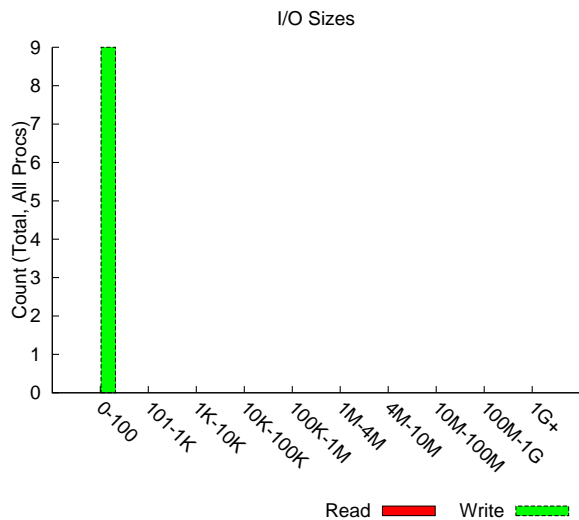

jobid: 4973	uid: 2006	nprocs: 1	runtime: 1745 seconds
-------------	-----------	-----------	-----------------------

access size	count
19	2
13	2
6	1
34	1

type	number of files	avg. size	max size
total opened	5	91K	323K
read-only files	0	0	0
write-only files	2	122	177
read/write files	0	0	0
created files	2	122	177

Average I/O per process

	Cumulative time spent in I/O functions (seconds)	Amount of I/O (MB)
Independent reads	0.000000	0.000000
Independent writes	0.000000	0.000000
Independent metadata	0.000000	N/A
Shared reads	0.000000	0.000000
Shared writes	0.000039	0.000232
Shared metadata	23.972288	N/A