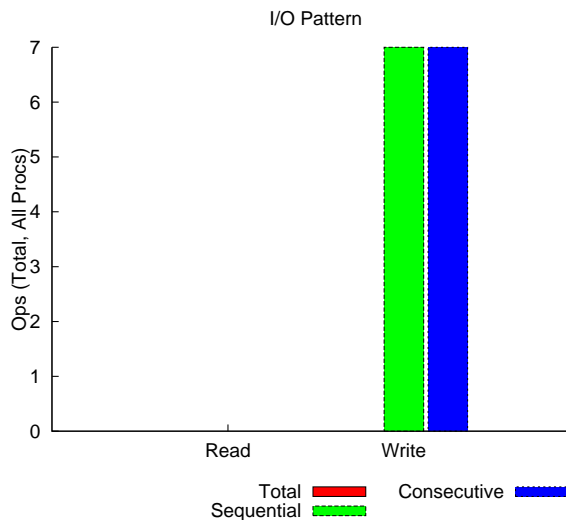

jobid: 4973	uid: 2006	nprocs: 1	runtime: 1745 seconds
-------------	-----------	-----------	-----------------------

access size	count
19	2
13	2
6	1
34	1

type	number of files	avg. size	max size
total opened	5	91K	323K
read-only files	0	0	0
write-only files	2	122	177
read/write files	0	0	0
created files	2	122	177

Average I/O per process

	Cumulative time spent in I/O functions (seconds)	Amount of I/O (MB)
Independent reads	0.000000	0.000000
Independent writes	0.000000	0.000000
Independent metadata	0.000000	N/A
Shared reads	0.000000	0.000000
Shared writes	0.000039	0.000232
Shared metadata	23.972288	N/A