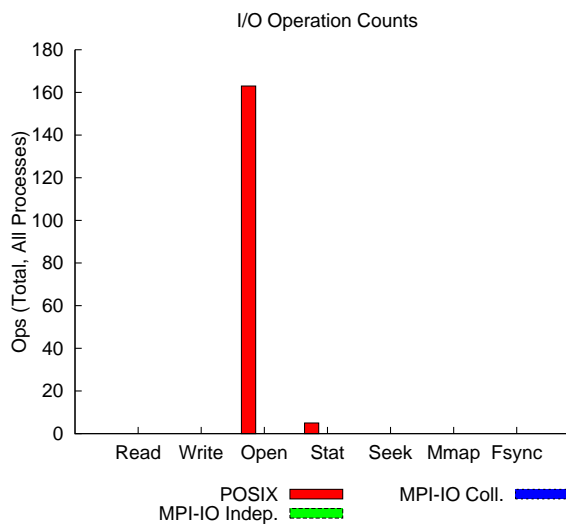

jobid: 4973	uid: 2006	nprocs: 1	runtime: 1745 seconds
-------------	-----------	-----------	-----------------------

access size	count
19	2
13	2
6	1
34	1

type	number of files	avg. size	max size
total opened	5	91K	323K
read-only files	0	0	0
write-only files	2	122	177
read/write files	0	0	0
created files	2	122	177

Average I/O per process

	Cumulative time spent in I/O functions (seconds)	Amount of I/O (MB)
Independent reads	0.000000	0.000000
Independent writes	0.000000	0.000000
Independent metadata	0.000000	N/A
Shared reads	0.000000	0.000000
Shared writes	0.000039	0.000232
Shared metadata	23.972288	N/A

Data Transfer Per Filesystem

File System	Write		Read	
	MiB	Ratio	MiB	Ratio
/autofs/home	0.00023	1.00000	0.00000	0.00000