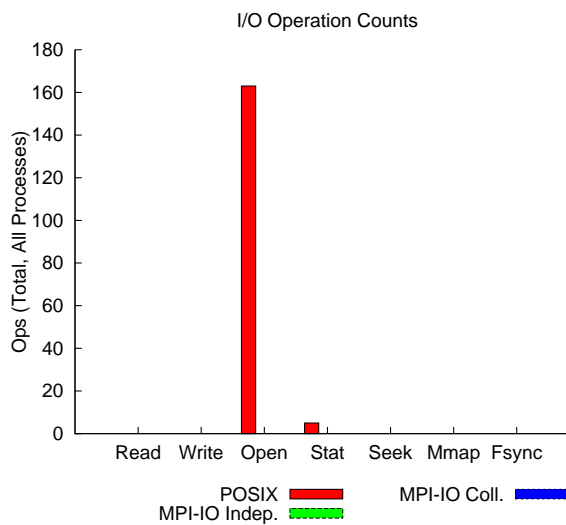

jobid: 29628	uid: 2006	nprocs: 1	runtime: 15 seconds
--------------	-----------	-----------	---------------------

access size	count
19	2
13	2
6	1
34	1

type	number of files	avg. size	max size
total opened	5	91K	323K
read-only files	0	0	0
write-only files	2	122	177
read/write files	0	0	0
created files	2	122	177

Average I/O per process

	Cumulative time spent in I/O functions (seconds)	Amount of I/O (MB)
Independent reads	0.000000	0.000000
Independent writes	0.000000	0.000000
Independent metadata	0.000000	N/A
Shared reads	0.000000	0.000000
Shared writes	0.000069	0.000232
Shared metadata	1.948882	N/A

Data Transfer Per Filesystem

File System	Write		Read	
	MiB	Ratio	MiB	Ratio
/autofs/home	0.00023	1.00000	0.00000	0.00000

Variance in Shared Files

File Suffix	Processes	Fastest			Slowest			σ	
		Rank	Time	Bytes	Rank	Time	Bytes	Time	Bytes