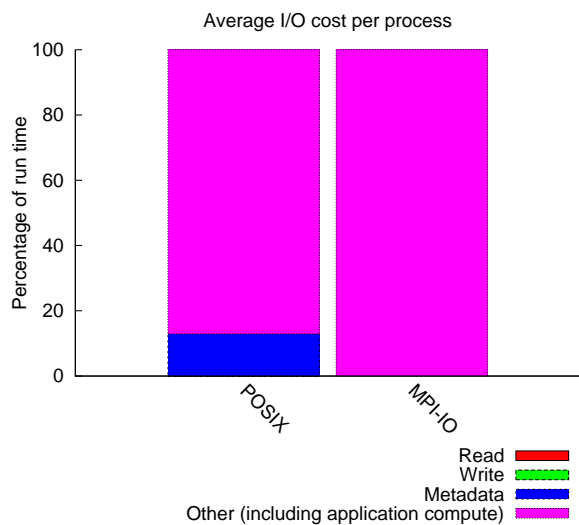

jobid: 29628	uid: 2006	nprocs: 1	runtime: 15 seconds
--------------	-----------	-----------	---------------------

access size	count
19	2
13	2
6	1
34	1

type	number of files	avg. size	max size
total opened	5	91K	323K
read-only files	0	0	0
write-only files	2	122	177
read/write files	0	0	0
created files	2	122	177

Average I/O per process

	Cumulative time spent in I/O functions (seconds)	Amount of I/O (MB)
Independent reads	0.000000	0.000000
Independent writes	0.000000	0.000000
Independent metadata	0.000000	N/A
Shared reads	0.000000	0.000000
Shared writes	0.000069	0.000232
Shared metadata	1.948882	N/A