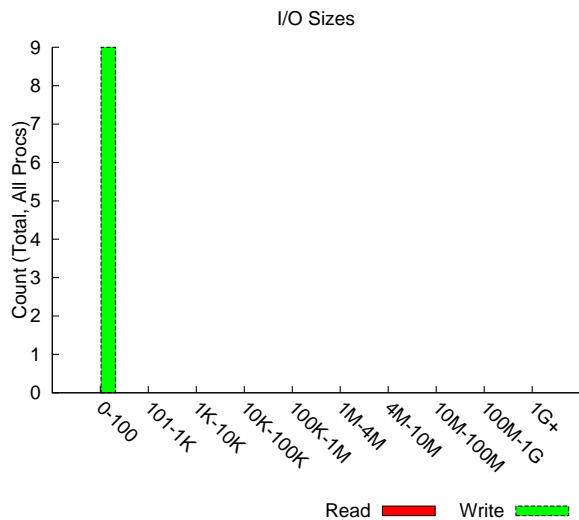

jobid: 29628	uid: 2006	nprocs: 1	runtime: 15 seconds
--------------	-----------	-----------	---------------------

access size	count
19	2
13	2
6	1
34	1

type	number of files	avg. size	max size
total opened	5	91K	323K
read-only files	0	0	0
write-only files	2	122	177
read/write files	0	0	0
created files	2	122	177

Average I/O per process

	Cumulative time spent in I/O functions (seconds)	Amount of I/O (MB)
Independent reads	0.000000	0.000000
Independent writes	0.000000	0.000000
Independent metadata	0.000000	N/A
Shared reads	0.000000	0.000000
Shared writes	0.000069	0.000232
Shared metadata	1.948882	N/A

Data Transfer Per Filesystem

File System	Write		Read	
	MiB	Ratio	MiB	Ratio
/autofs/home	0.00023	1.00000	0.00000	0.00000

Variance in Shared Files

File Suffix	Processes	Fastest			Slowest			σ	
		Rank	Time	Bytes	Rank	Time	Bytes	Time	Bytes