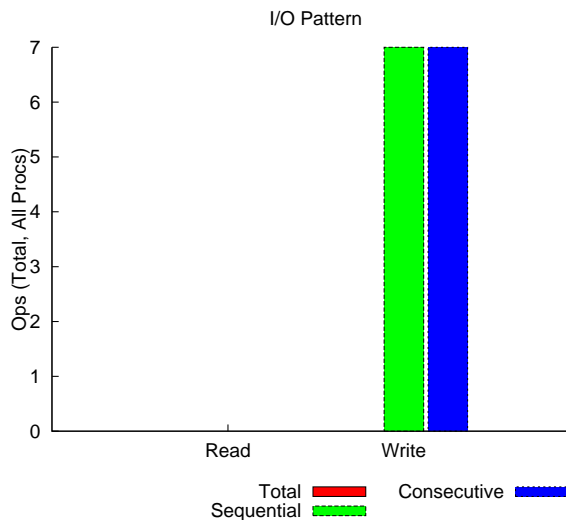

jobid: 29628	uid: 2006	nprocs: 1	runtime: 15 seconds
--------------	-----------	-----------	---------------------

access size	count
19	2
13	2
6	1
34	1

type	number of files	avg. size	max size
total opened	5	91K	323K
read-only files	0	0	0
write-only files	2	122	177
read/write files	0	0	0
created files	2	122	177

Average I/O per process

	Cumulative time spent in I/O functions (seconds)	Amount of I/O (MB)
Independent reads	0.000000	0.000000
Independent writes	0.000000	0.000000
Independent metadata	0.000000	N/A
Shared reads	0.000000	0.000000
Shared writes	0.000069	0.000232
Shared metadata	1.948882	N/A

Data Transfer Per Filesystem

File System	Write		Read	
	MiB	Ratio	MiB	Ratio
/autofs/home	0.00023	1.00000	0.00000	0.00000

Variance in Shared Files

File Suffix	Processes	Fastest			Slowest			σ	
		Rank	Time	Bytes	Rank	Time	Bytes	Time	Bytes