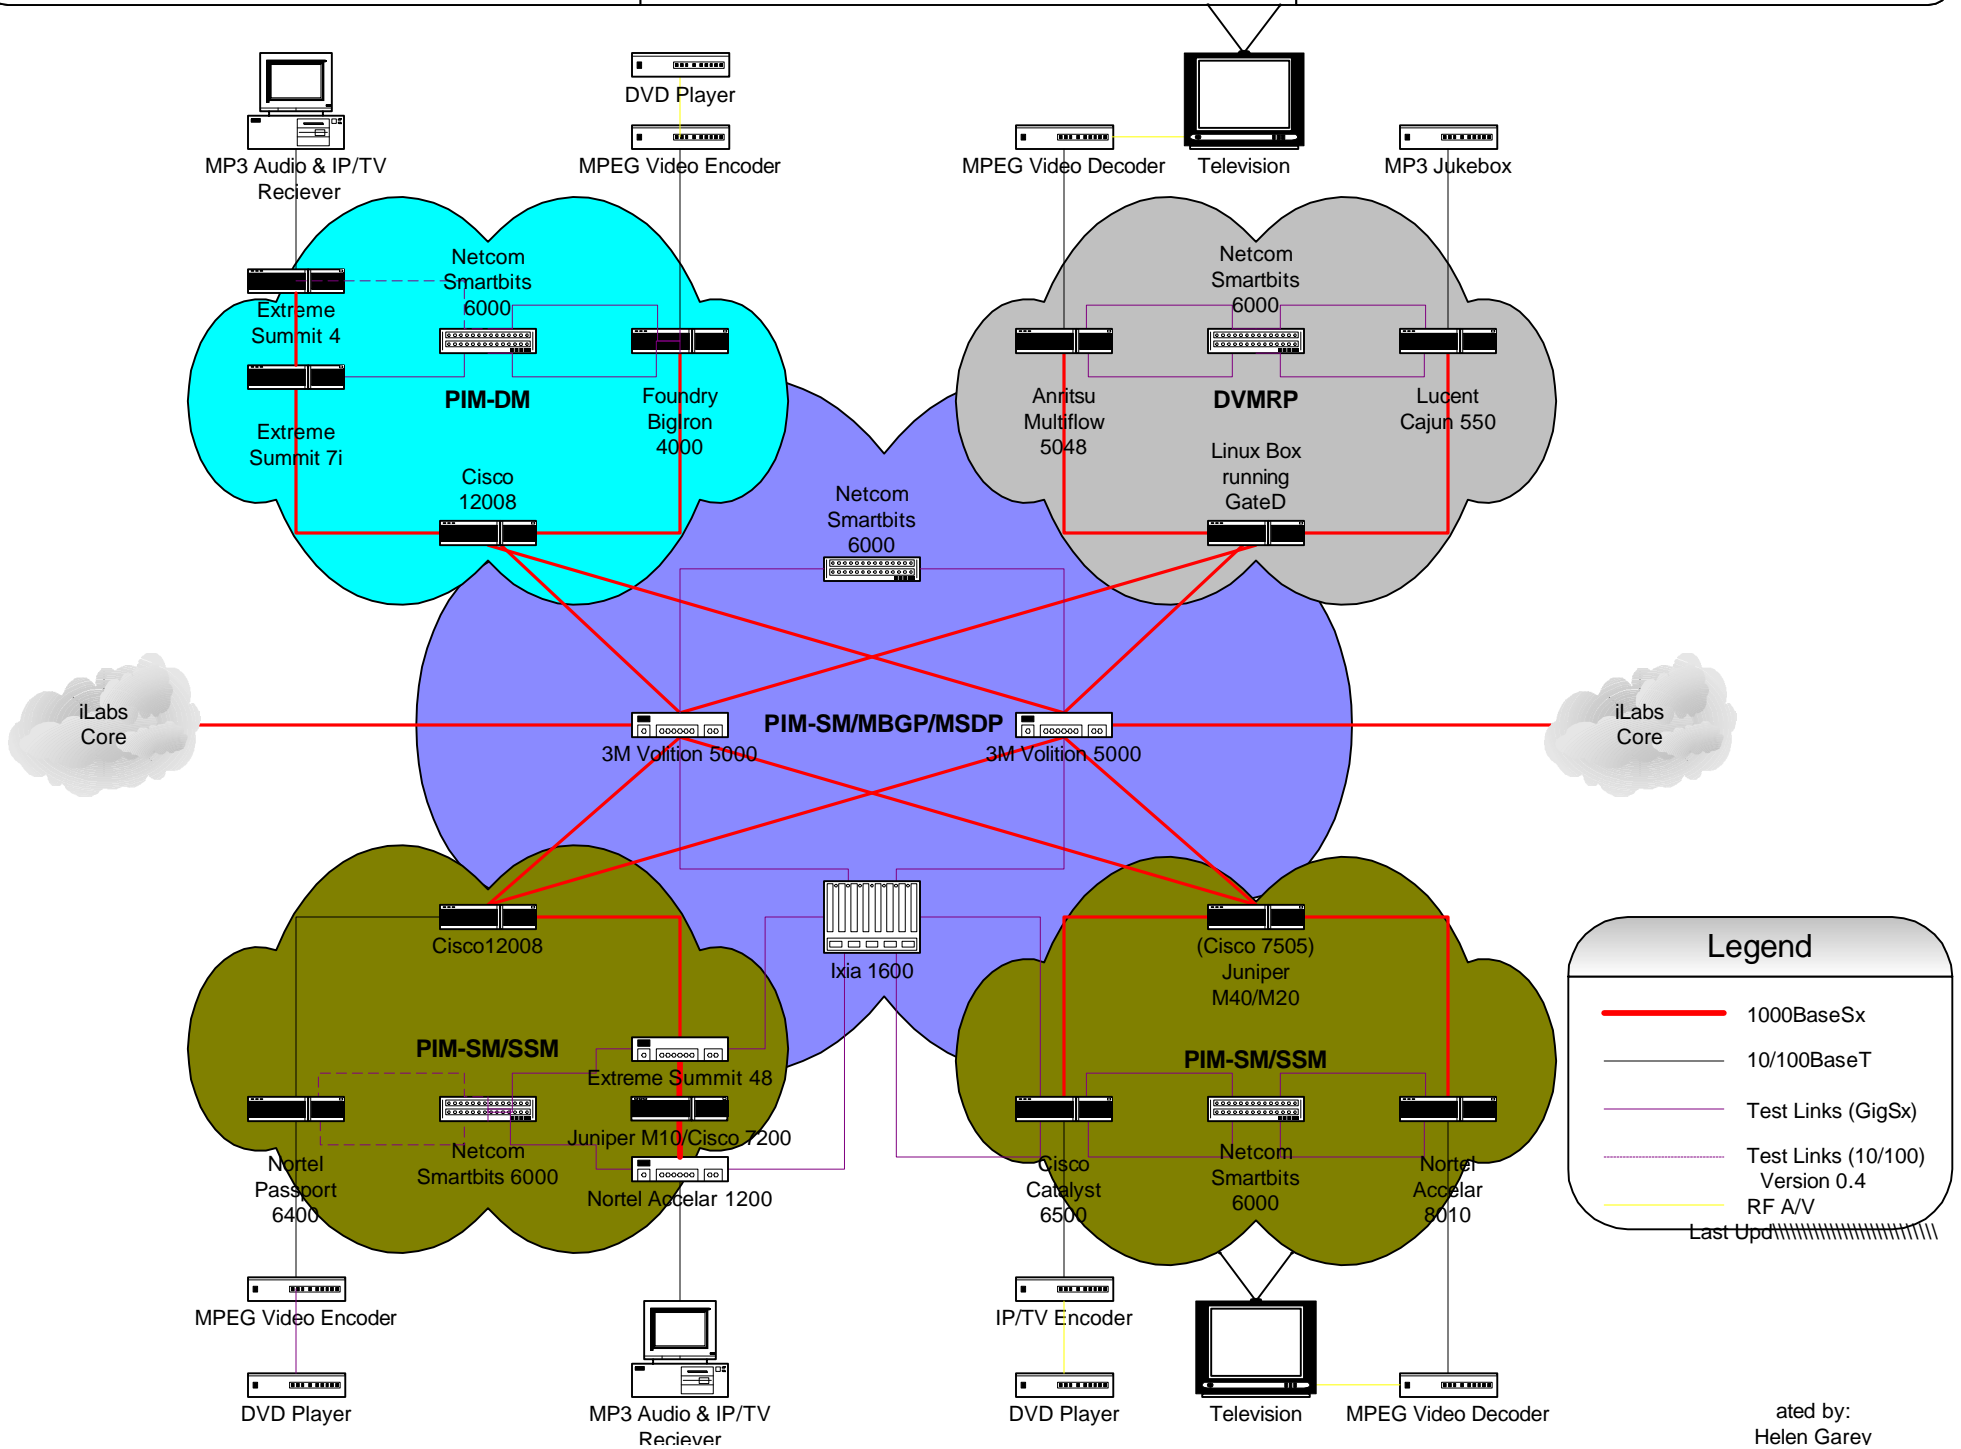

Networld+ Interop Atlanta 2000 - IP Multicast iLabs Area

9/3/2000

Legend

- 1000BaseSx
- 10/100BaseT
- Test Links (GigSx)
- ⋯ Test Links (10/100) Version 0.4
- RF A/V
- Last Updated

ated by:
Helen Garev